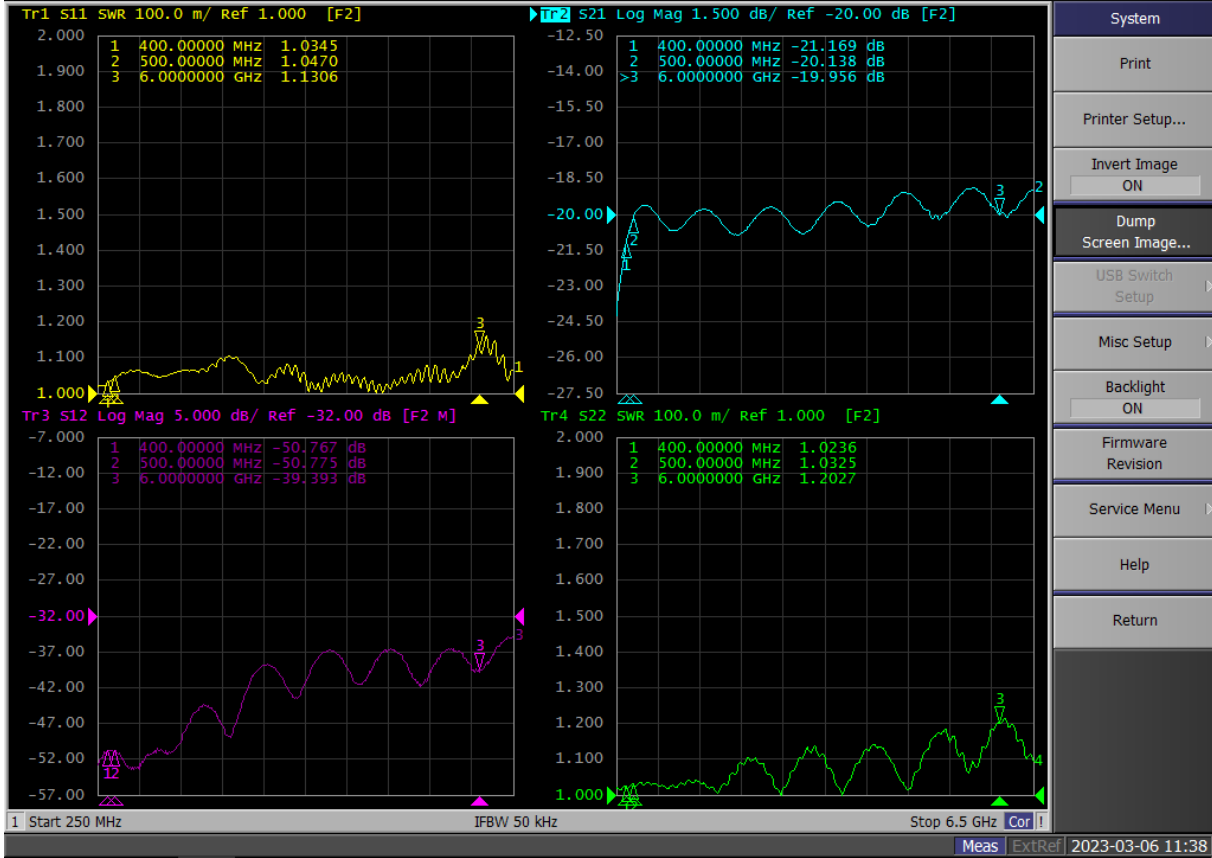

Part No.: TC-0460-20S

20dB Directional Coupler SMA-Female 50Ω 0.4-6 GHz

电气特性 Electrical:

工作频率 Frequency Range: 0.4-6GHz
 耦合度 Coupling:: 20 ± 1.5db
 插入损耗 Insertion Loss: 0.8db typ, 1.0db max
 方向性 Directivity: ≥ 12db
 驻波 VSWR: 1.5 max
 耐功率 Power Handling: 50 Watt
 阻抗 Impedance: 50 OHMS

机械特性 Mechanical:

温度范围 Temperature Range: -45° C - +85° C
 接口 Connectors: SMA-Female
 相对湿度 Relative Humidity: 0 ~ 90%

外形尺寸 Outline Drawing:

Unit: mm

E5063A Network Analyzer

1 Active Ch/Trace 2 Response 3 Stimulus 4 Mkr/Analysis 5 Instr State

Resize

E5063A Network Analyzer

1 Active Ch/Trace 2 Response 3 Stimulus 4 Mkr/Analysis 5 Instr State

Resize