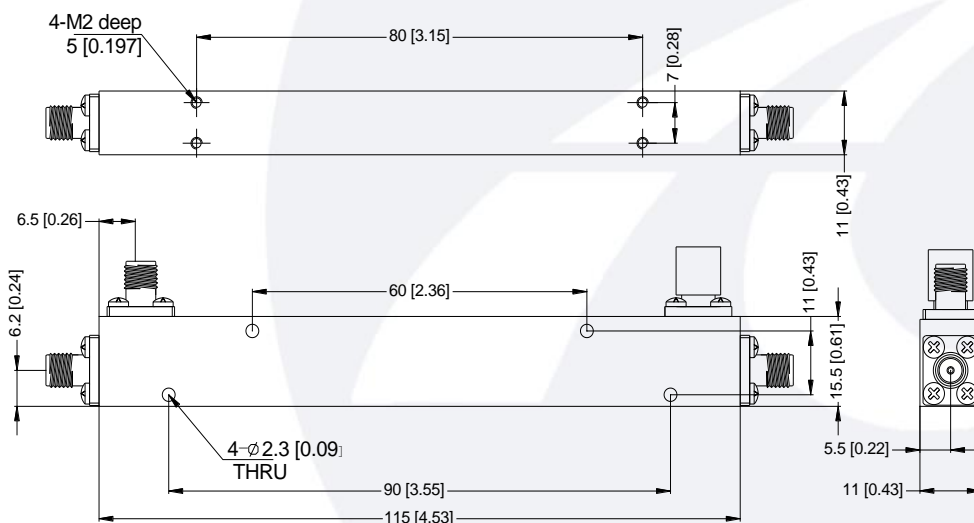

Part No.: TC-0460-20S

20dB Directional Coupler SMA-Female 50Ω 0.4-6 GHz

电气特性 Electrical:

工作频率 Frequency Range: 0.4-6GHz
 耦合度 Coupling:: 20 ± 1.5db
 插入损耗 Insertion Loss: 0.8db typ, 1.0db max
 方向性 Directivity: ≥ 12db
 驻波 VSWR: 1.5 max
 耐功率 Power Handling: 50 Watt
 阻抗 Impedance: 50 OHMS

机械特性 Mechanical:

温度范围 Temperature Range: -45° C - +85° C
 接口 Connectors: SMA-Female
 相对湿度 Relative Humidity: 0 ~ 90%

外形尺寸 Outline Drawing:

Unit: mm

E5063A Network Analyzer

1 Active Ch/Trace 2 Response 3 Stimulus 4 Mkr/Analysis 5 Instr State

Resize

E5063A Network Analyzer

1 Active Ch/Trace 2 Response 3 Stimulus 4 Mkr/Analysis 5 Instr State

Resize